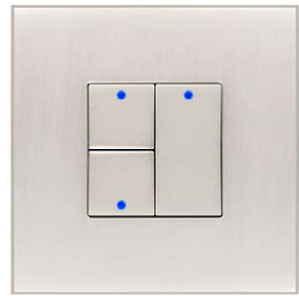

Model:

**ATHENE KNX
PUSH BUTON**

EPHESUS KNX Push Button

3 Gang Room Controller

LUXUS

INTELLIGENT LUXURY BUILDING SOLUTIONS

MODEL:

کلید های هوشمند